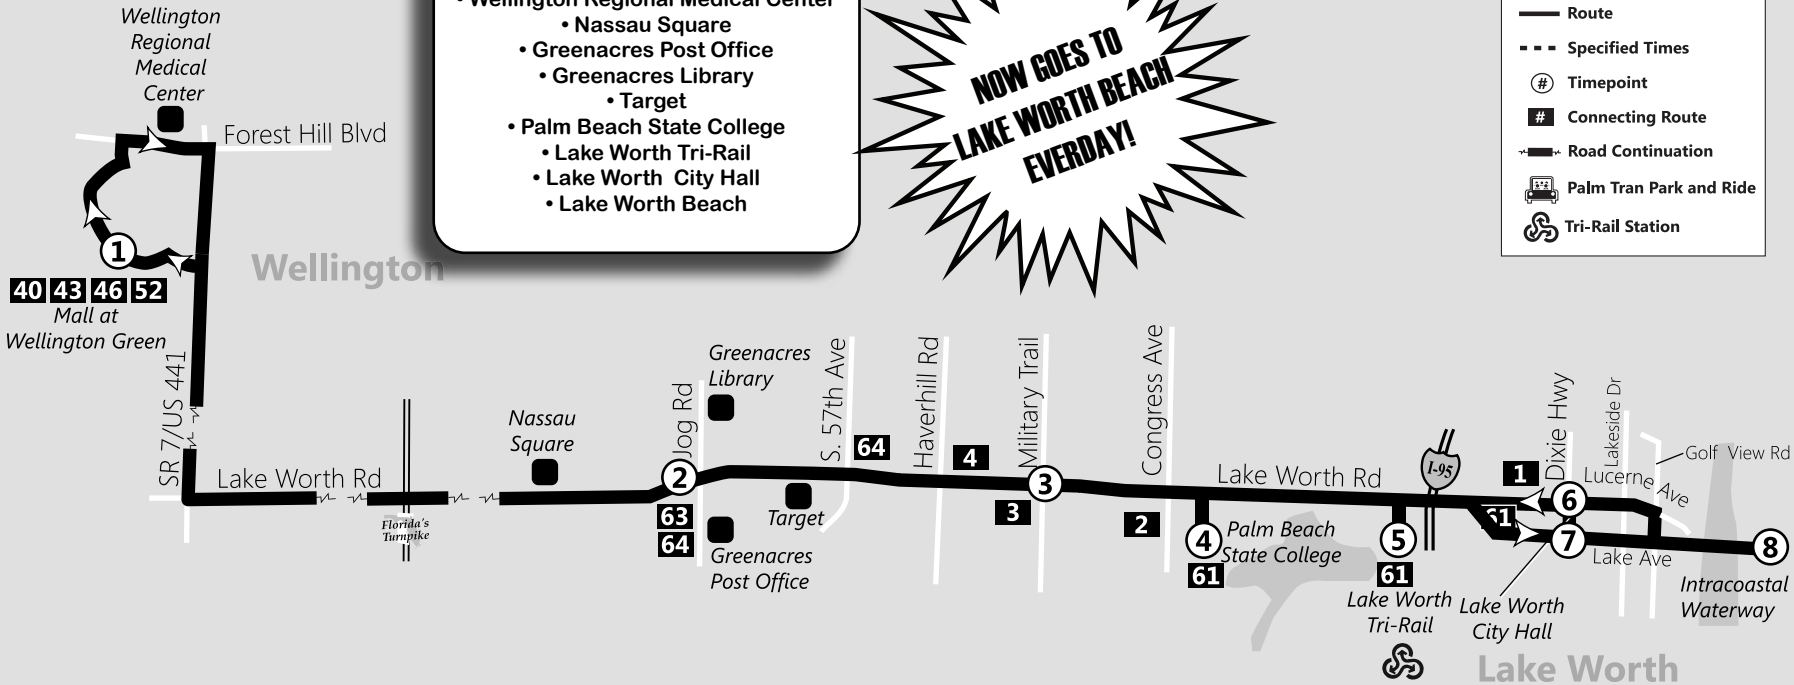

CENTRAL COUNTY

62

ROUTE 62 Ruta 62 / Rout 62

Via Lake Worth Rd. — Wellington to Lake Worth Beach

- Mall at Wellington Green
- Wellington Regional Medical Center
  - Nassau Square
- Greenacres Post Office
- Greenacres Library
  - Target
- Palm Beach State College
  - Lake Worth Tri-Rail
  - Lake Worth City Hall
  - Lake Worth Beach

**NOW GOES TO
LAKE WORTH BEACH
EVERDAY!**

LEGEND

- Points of Interest
- Route
- - - Specified Times
- Ⓢ Timepoint
- # Connecting Route
- ⬆ Road Continuation
- 🚏 Palm Tran Park and Ride
- 🚆 Tri-Rail Station

87